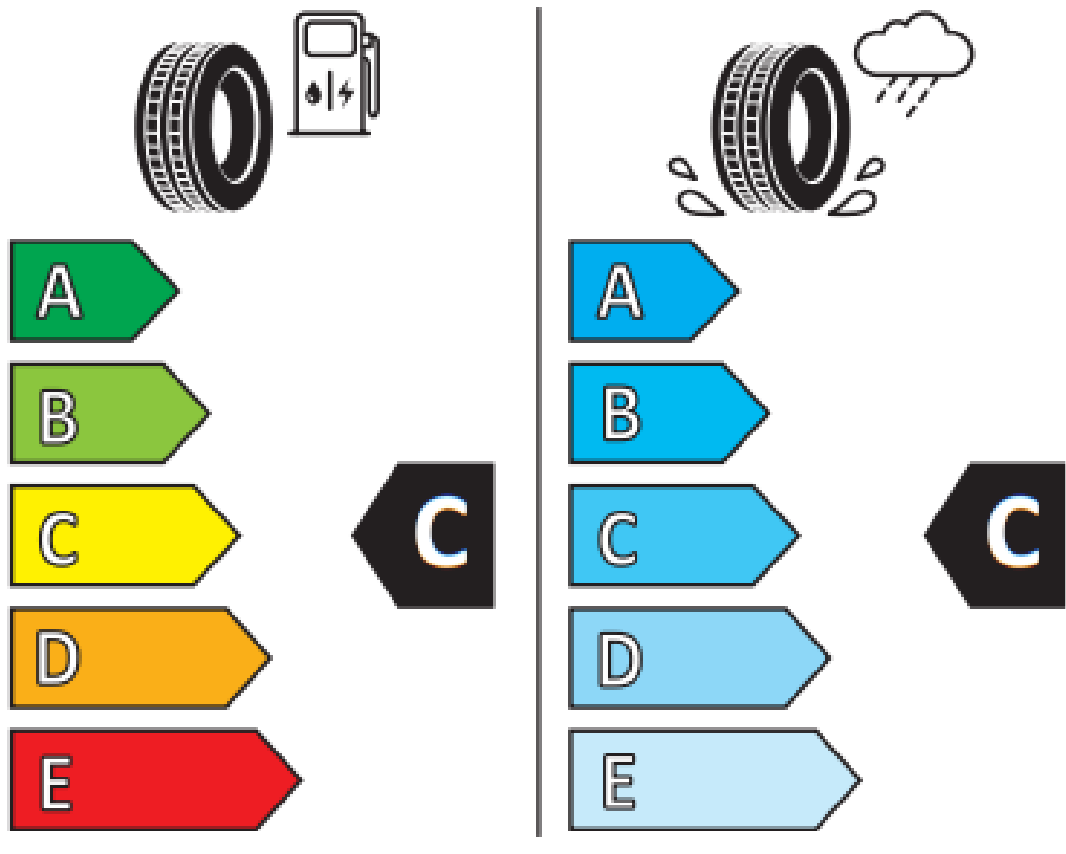

MADE IN CHINA

ENERG ⚡

ROADMARCH

2ERM589

265/70R17 115 T

C1